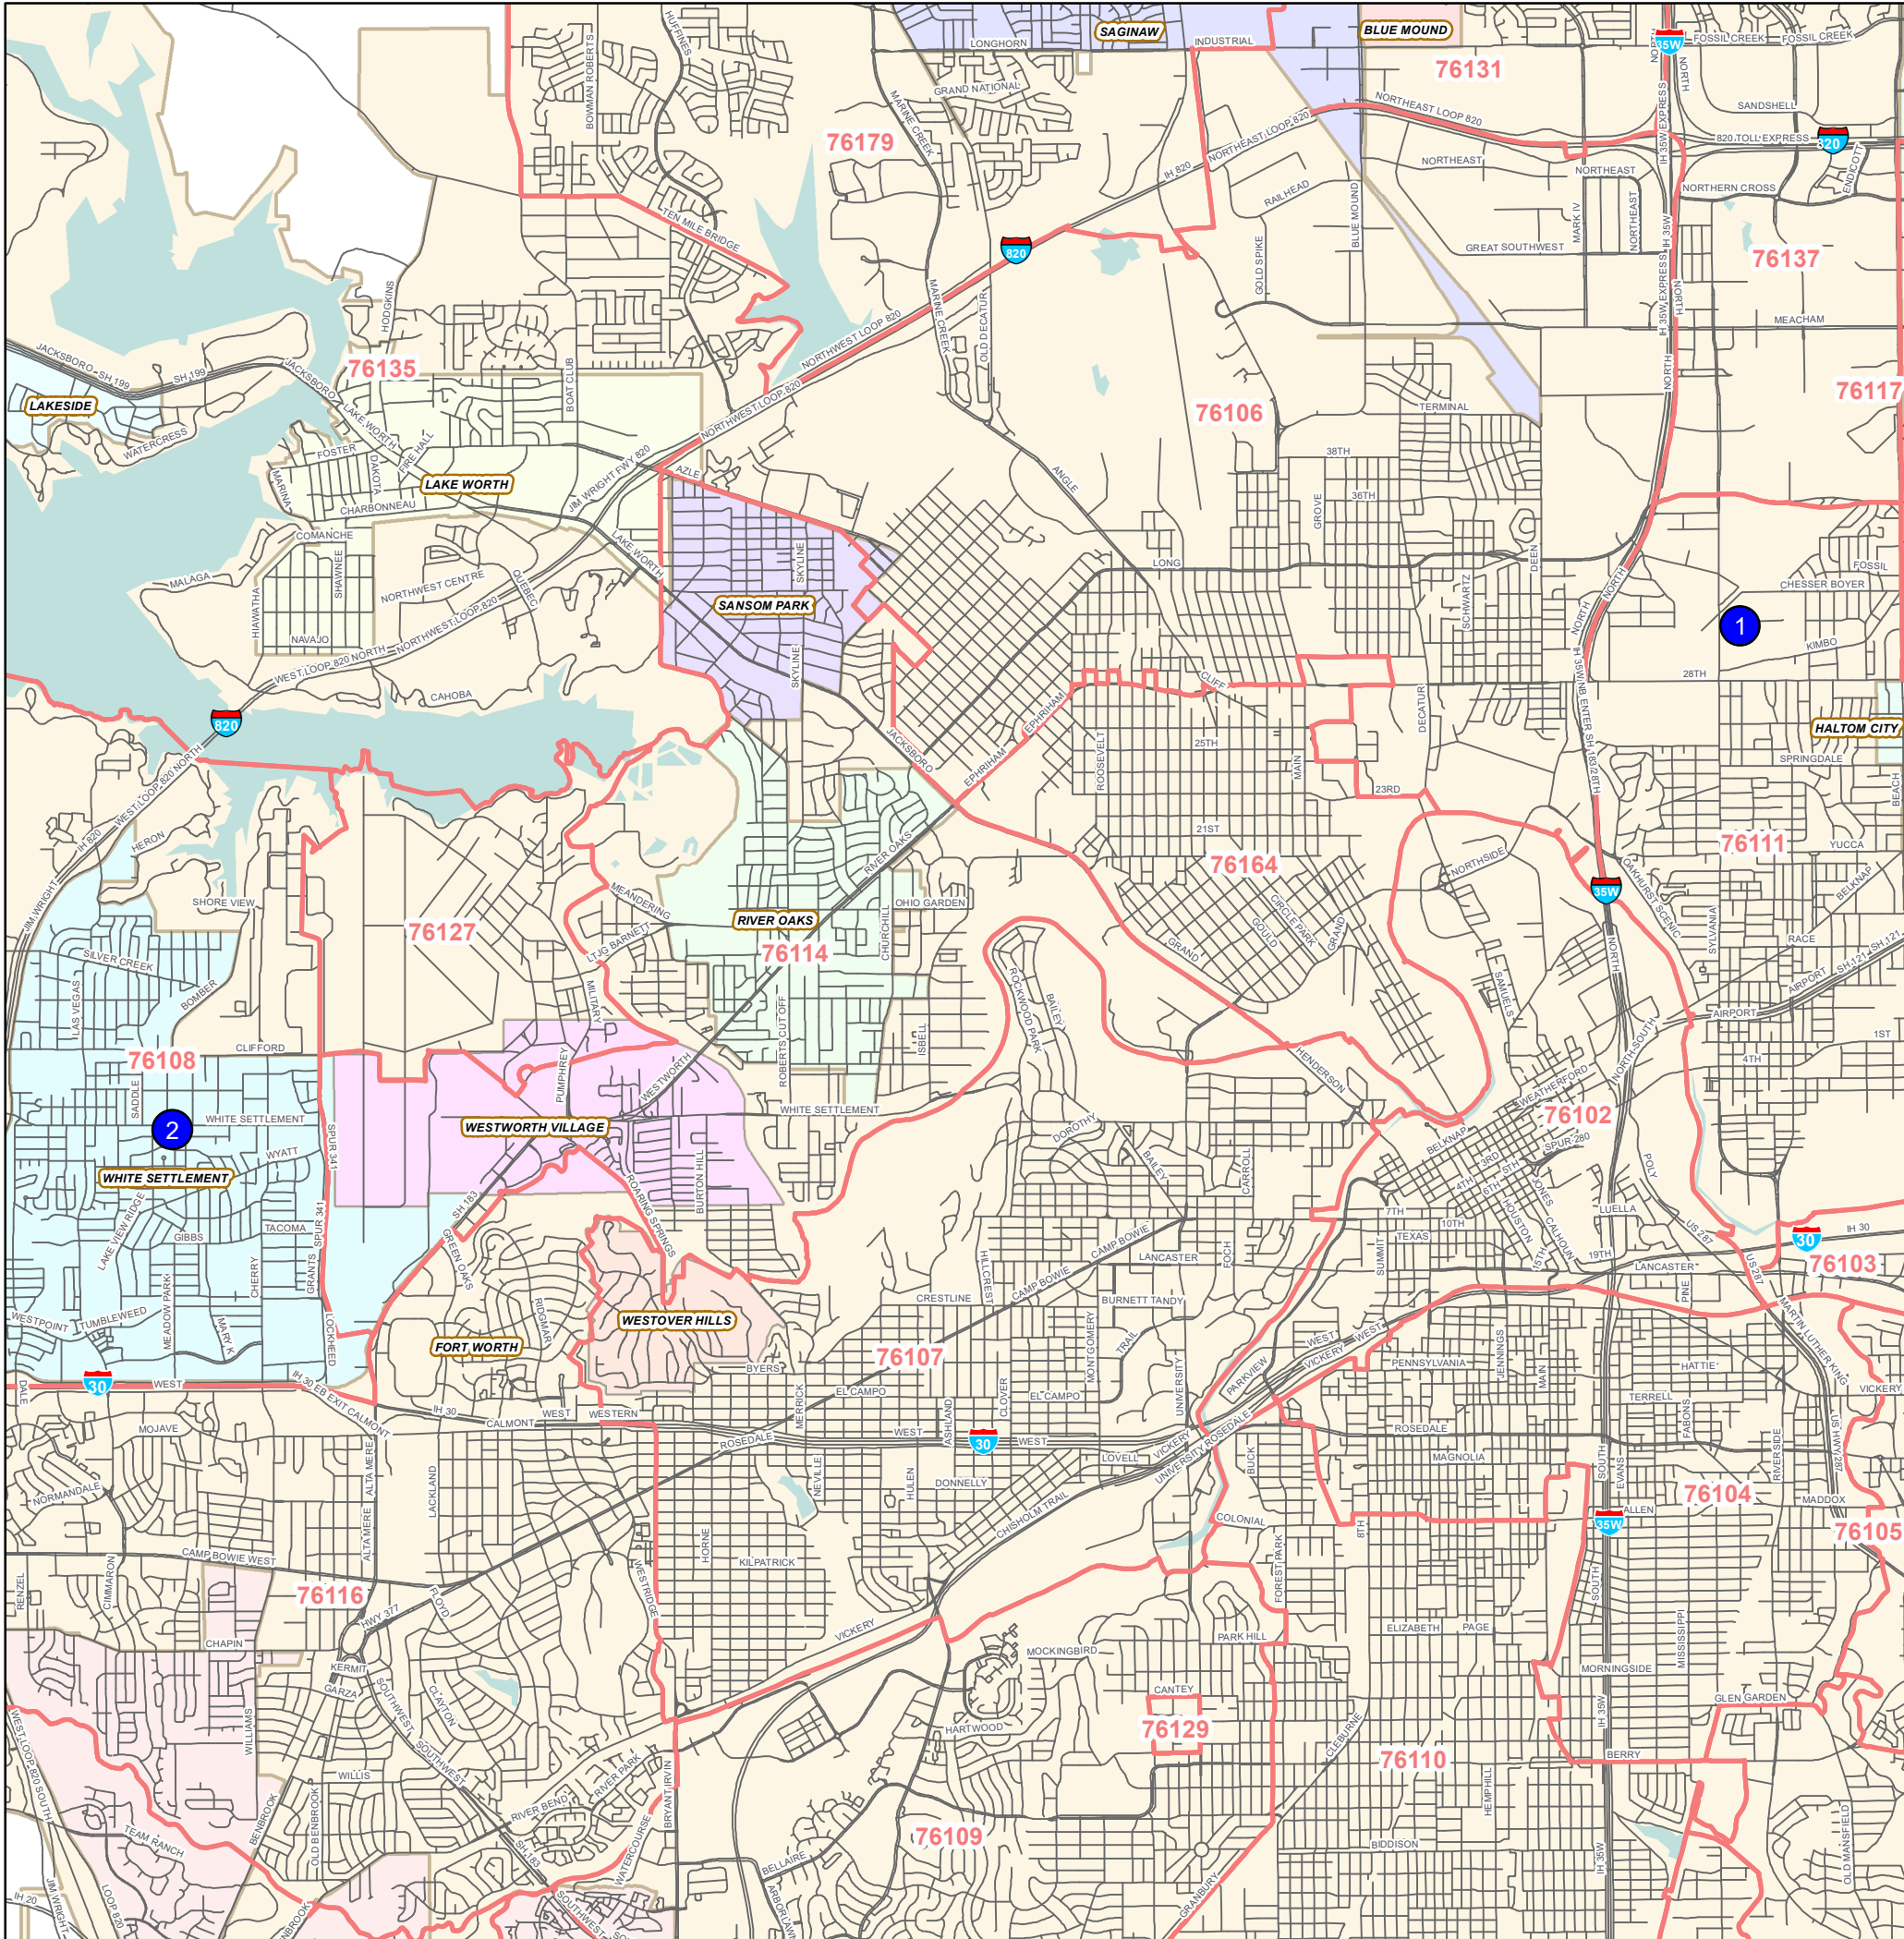

Clint Ludwig
Elections Administrator
Tarrant County, TX

817-831-VOTE (8683)

2020 Census Population 2,110,640

Not For Reproduction

EARLY VOTING FOR DECEMBER 14, 2024 WHITE SETTLEMENT RUNOFF ELECTION BY CITY LIMITS

THIS MAP WAS PREPARED BY TARRANT COUNTY ELECTIONS FOR ITS USE, AND MAY BE REVISED AT ANY TIME WITHOUT NOTIFICATION TO ANY USER.

THE TARRANT COUNTY ELECTIONS DOES NOT GUARANTEE THE CORRECTNESS OR ACCURACY OF ANY FEATURES ON THIS MAP. TARRANT COUNTY ASSUMES NO RESPONSIBILITY IN CONNECTIONS THEREWITH.

"Printed November 13 2024"

1. TARRANT COUNTY ELECTIONS CENTER
2. WHITE SETTLEMENT PUBLIC LIBRARY